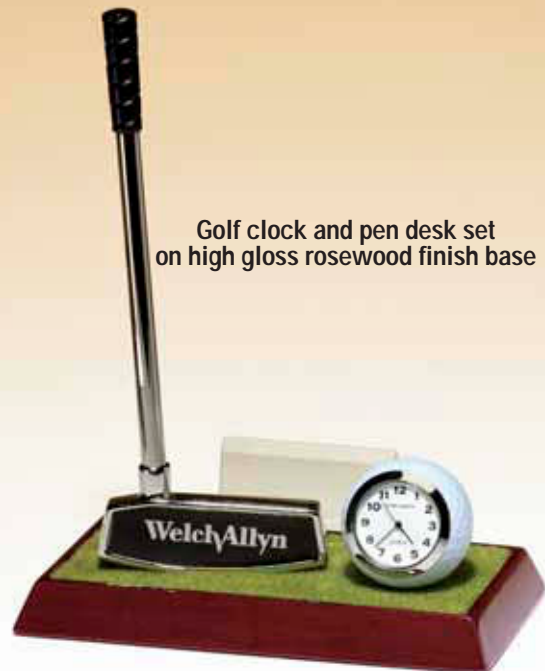

BC942 6 1/8" x 8" x 3 1/2" 39.00
Club shaft is a pen

Laser engravable black aluminum plate

Individually gift boxed. Solid brass and aluminum engraving plates.