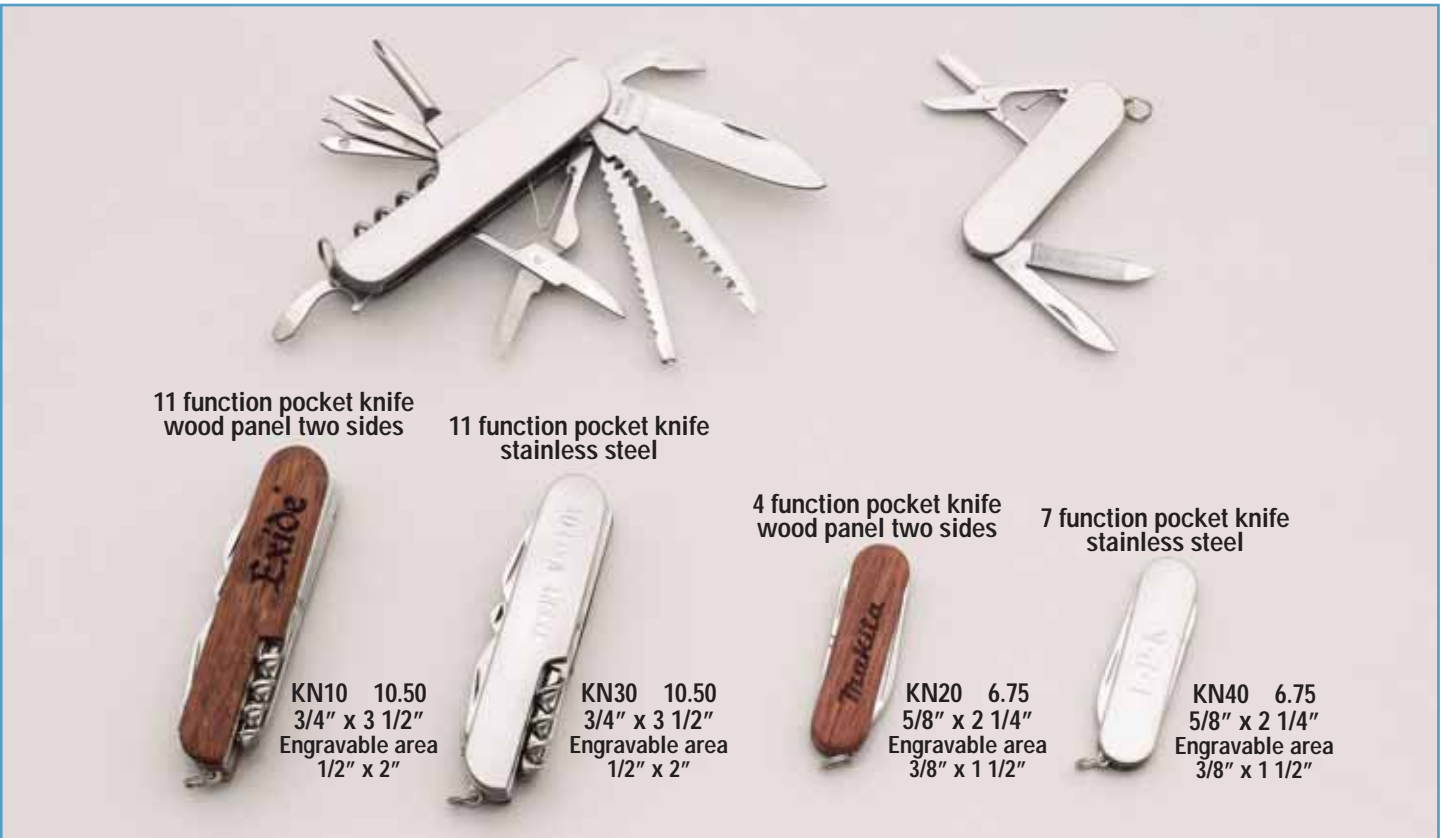

11 function pocket knife
wood panel two sides

11 function pocket knife
stainless steel

4 function pocket knife
wood panel two sides

7 function pocket knife
stainless steel

KN10 10.50
3/4" x 3 1/2"
Engravable area
1/2" x 2"