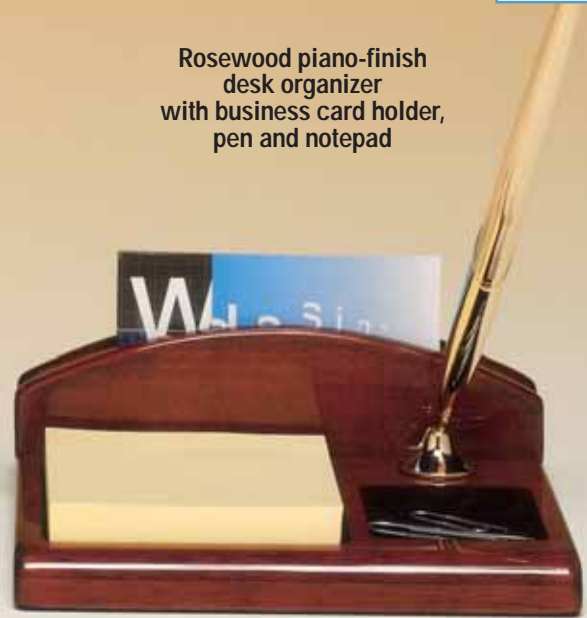

543 4 3/4" x 5 5/8" 45.00
Post-It Note® pad included

Laser engravable plate

©Post-It Notes is a trademark of 3M Corp.

Individually boxed. Solid brass engraving plates.